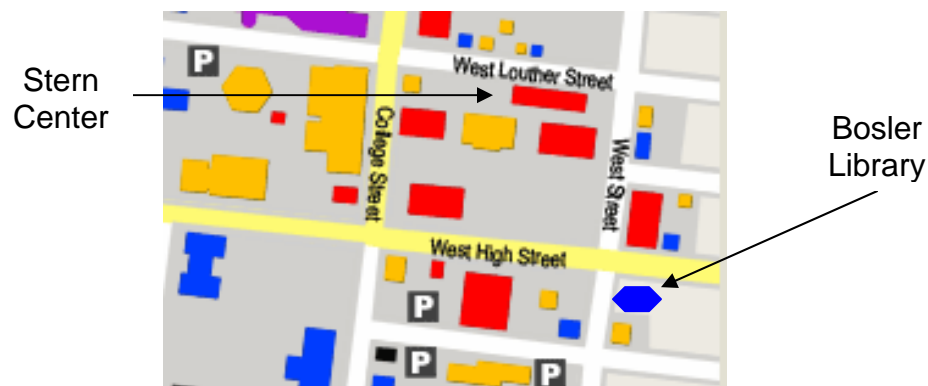

Stern Center Information & Map

Stern Center

The Stern Center is one block from the library on the corner of N West Street and W Louthier Street.

Coming from Mechanicsburg and West Shore on Trindle Road/Rt.641 West:

Follow Rt. 641 West into Carlisle. This turns into High Street. Continue on High Street two blocks past the Cumberland County Court House (Hanover Street). Turn right onto N West Street. The Stern Center is on the corner of N West and W Louthier.

Coming from Mount Holly Springs area:

Take Rt. 34 North. Make a left onto High Street at the intersection at High and Hanover Streets. The Cumberland County Courthouse will be on your right. Go two blocks and make a right onto N West Street. The Stern Center is on the corner of N West and W Louthier.

Stern Center Information & Map

or

Go East on Rt. 11 and High Street into Carlisle. Make a left onto N West Street. The Stern Center is on the corner of N West and W Louthier.